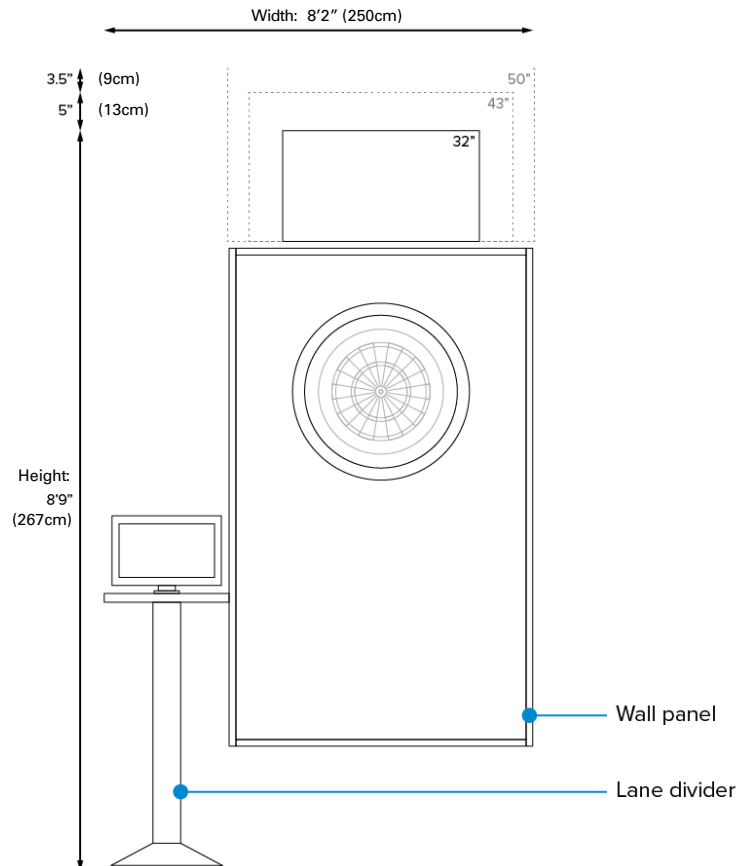

Optional Extra

Screen Protector

Highly recommended. Screen protectors are available for all screen sizes and attach via two wrap around Velcro straps.

WHAT'S REQUIRED AT YOUR VENUE?

Wall Panel:
A flat solid surface to mount the board and solar surround onto. The cavity behind can also be used to hide cabling.

Lane Divider:
Typically, the lane divider is used as a mounting point for the console unit while also serving as a handy conduit for the system cabling.

Depth Minimum: 9'11" (300cm)

Other information

The throw line is 7' 9.25" (237cm) from the front of the board

Power & data requirement

Sockets/ports should be mounted on the wall in line with the lane divider and within the restriction displayed below.

4x power
1x Ethernet (RJ45)

DON'T JUST TAKE OUR WORD FOR IT...