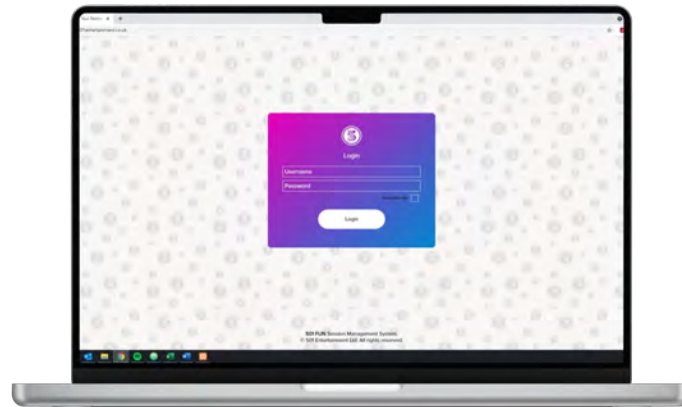

SESSION MANAGEMENT

All SMARTS sessions are time based and configured through the online session management system. We can also integrate with venue booking systems for seamless operation.

View and create sessions for all lanes within a venue.

Accessed via any internet enabled device.

Each session has a PIN code which is entered into the console to begin play.

Configure sessions based on time and number of guests.

Countdown timer appears on screen with 10 mins to play.

Extended sessions automatically update.