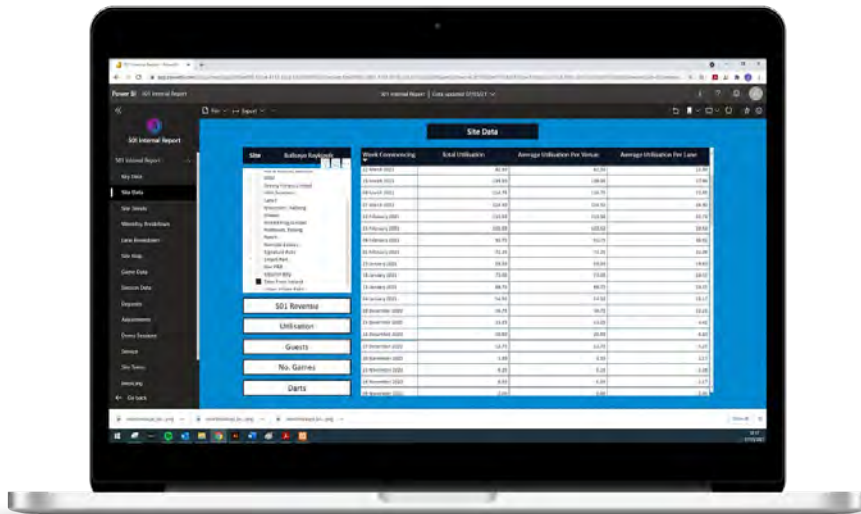

SESSION MANAGEMENT

All SMARTS sessions are time based and configured through the online session management system. We can also integrate with venue booking systems for seamless operation.

View and create sessions for all lanes within a venue.

Accessed via any internet enabled device.

Each session has a PIN code which is entered into the console to begin play.

Configure sessions based on time and number of guests.

Countdown timer appears on screen with 10 mins to play.

Extended sessions automatically update.

DATA PLATFORM

We capture data in granular detail so that operators can make informed decisions on their way they run their businesses. We also use the data platform as a basis for billing.