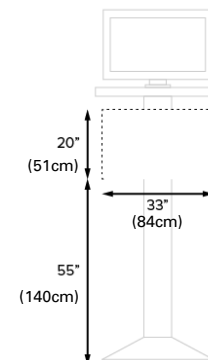

Power & data requirement

Sockets/ports should be mounted on the wall in line with the lane divider and within the restriction displayed below.

4x power
1x Ethernet (RJ45)