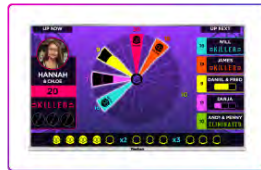

Optional Extra

TV / Monitor

These can either be supplied or the venue can source for themselves. We recommend a minimum 32" but 43" or 50" are optimal. Bear in mind that the larger the screen, the more space is required above the dartboard.