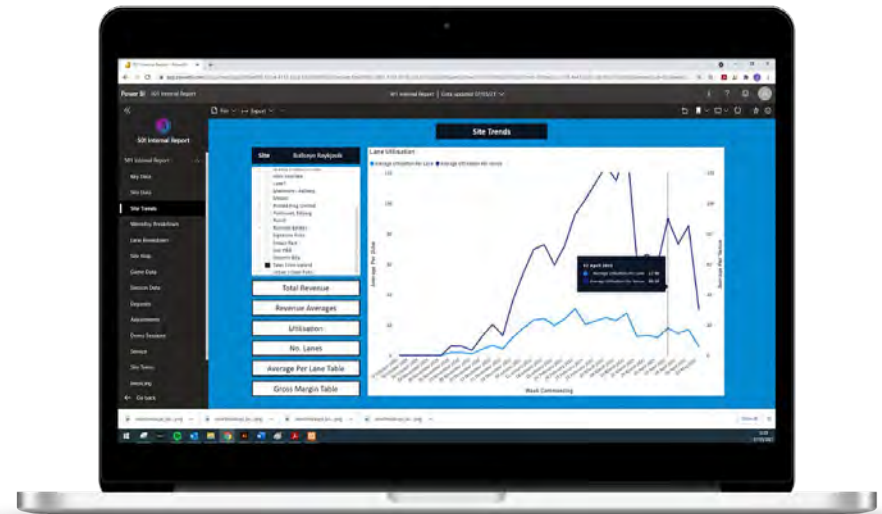

SESSION MANAGEMENT

All SMARTS sessions are time based and configured through the online session management system. We can also integrate with venue booking systems for seamless operation.

View and create sessions for all lanes within a venue.

Accessed via any internet enabled device.

Each session has a PIN code which is entered into the console to begin play.

Configure sessions based on time and number of guests.

Countdown timer appears on screen with 10 mins to play.

Extended sessions automatically update.

DATA PLATFORM

We capture data in granular detail so that operators can make informed decisions on their way they run their businesses. We also use the data platform as a basis for billing.