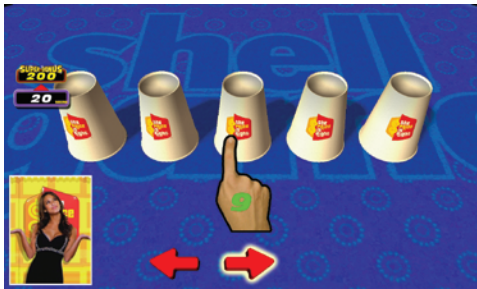

Shell Game | ICE | Video | Ticket Redemption

From the world famous game show 'The Price Is Right' comes Shell Game. The classic TV game has been brought to life for your location! Use your concentration to pick the right cup to get a chance to spin the wheel in the Showcase Showdown!

1 player | Ticket redemption | 32" LCD screen | All the sounds and look of the game show | True skill game

Gameplay

Follow the diamond as it is shuffled among the cups, pick the cup that's hiding the diamond and you have just made it to the Showcase Showdown where players watch the big wheel spin and hope to hit the Super Bonus!

Pick the right cup

To reach the showcase showdown

Spin the wheel

Win tickets

Assembled Dimensions - D810mm W890mm H2390mm | D32" W35" H94"